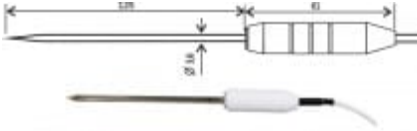

2061-250/E 10 m Temperature probe, ELKA

Termékkód: SN156E

(hu)Temperature probe with Pt1000 sensor. Hand-held pointed tip probe -30 to +250°C, stainless steel 17241 for food industry with teflon handle and teflon cable 10 meters, IP67. Time response t63 (hu)